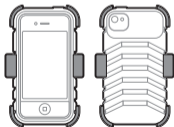

Instructions

- 1 Snap your iPhone into the inner plastic case.

- 2 Use iPhone with inner case alone, or insert it through the window of the outer rubber case.

HOLSTER WITH ROTATING BELT CLIP

FACE PHONE IN OR OUT

FLIP BELT CLIP OUT TO USE AS A STAND

For more info, and lots more cases fit to your gadgets and your style, visit speckproducts.com