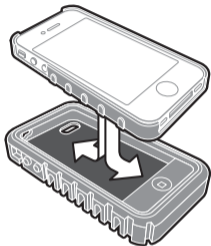

Instructions

- 1 Snap your iPhone into the inner plastic case.

- 2 Use iPhone with inner case alone, or insert it through the window of the outer rubber case.

HOLSTER WITH ROTATING BELT CLIP

FACE PHONE IN OR OUT

FLIP BELT CLIP OUT TO USE AS A STAND

For more info, and lots more cases fit to your gadgets and your style, visit speckproducts.com